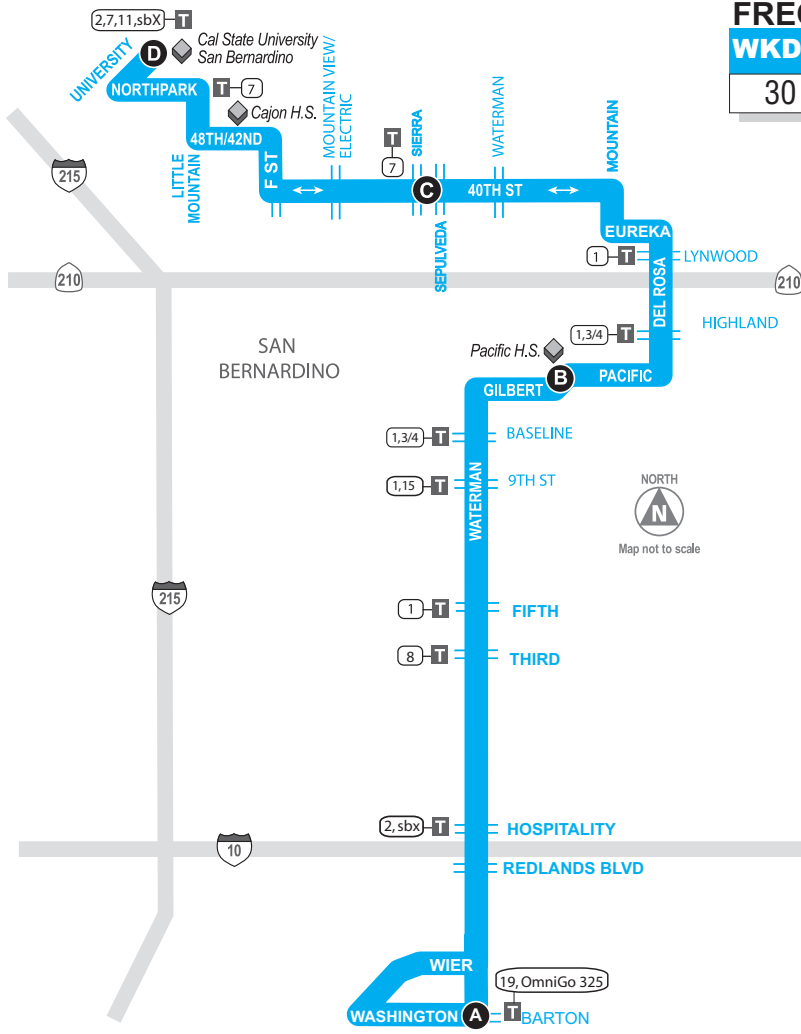

5

SOUTH WATERMAN- DEL ROSA - CAL STATE

- Bus Route
- A Timepoint - Look for the matching symbol in the timetable section.
- Metrolink Station
- Point of interest
- T Transfer Point
- Tripper Service
- P Park-and-Ride
- H Medical Center
- 1,2 Connection Route(s)

ROUTE 5: MONDAY – FRIDAY

A	B	C	D	D	C	B	A
Waterman & Barton	Pacific High School	40th & Sierra Way	Cal State University	Cal State University	40th & Sepulveda	Pacific High School	Waterman & Barton
NORTHBOUND				SOUTHBOUND			
				4:45	4:58	5:15	5:39
				5:20	5:33	5:50	6:14
				5:50	6:03	6:20	6:44
				6:20	6:33	6:50	7:14
5:45	6:10	6:27	6:38	6:50	7:03	7:21	7:45
6:15	6:40	6:57	7:08	7:20	7:33	7:51	8:15
6:45	7:10	7:30	7:41	7:50	8:03	8:21	8:45
7:15	7:40	8:00	8:11	8:20	8:33	8:51	9:15
7:45	8:10	8:30	8:41	8:50	9:03	9:21	9:45
8:15	8:40	9:00	9:11	9:20	9:33	9:51	10:23
8:45	9:10	9:30	9:41	9:50	10:03	10:21	10:53
9:15	9:40	10:00	10:11	10:20	10:33	10:51	11:23
9:45	10:10	10:30	10:41	10:50	11:03	11:21	11:53
10:15	10:40	11:00	11:11	11:20	11:33	11:51	12:23
10:45	11:10	11:30	11:41	11:50	12:03	12:21	12:53
11:15	11:43	12:05	12:16	12:20	12:35	12:56	1:27
11:45	12:13	12:35	12:46	12:50	1:05	1:26	1:57
12:15	12:43	1:05	1:16	1:20	1:35	1:56	2:27
12:45	1:13	1:35	1:46	1:50	2:05	2:26	2:57
1:15	1:43	2:05	2:16	2:20	2:35	2:56	3:27
1:45	2:13	2:35	2:46	2:50	3:05	3:26	3:57
2:15	2:43	3:05	3:16	3:20	3:35	3:56	4:27
2:45	3:13	3:35	3:46	3:50	4:05	4:26	4:57
3:15	3:40	4:02	4:13	4:20	4:35	4:55	5:23
3:45	4:10	4:32	4:43	4:50	5:05	5:25	5:53
4:15	4:40	5:02	5:13	5:20	5:35	5:55	6:23
4:45	5:10	5:32	5:43	5:50	6:05	6:25	6:53
5:15	5:40	6:02	6:13	6:20	6:33	6:50	7:14
5:45	6:10	6:32	6:43	6:50	7:03	7:20	7:44
6:15	6:38	6:57	7:08	7:20	7:33	7:50	8:14
6:45	7:08	7:27	7:38	7:50	8:03	8:20	8:44
7:15	7:38	7:57	8:08	8:20	8:33	8:50	9:14
7:45	8:08	8:27	8:38	8:50	9:03	9:20	9:44
8:15	8:38	8:57	9:08	9:20	9:33	9:50	10:14
8:45	9:08	9:27	9:38				
9:45	10:08	10:27	10:38				