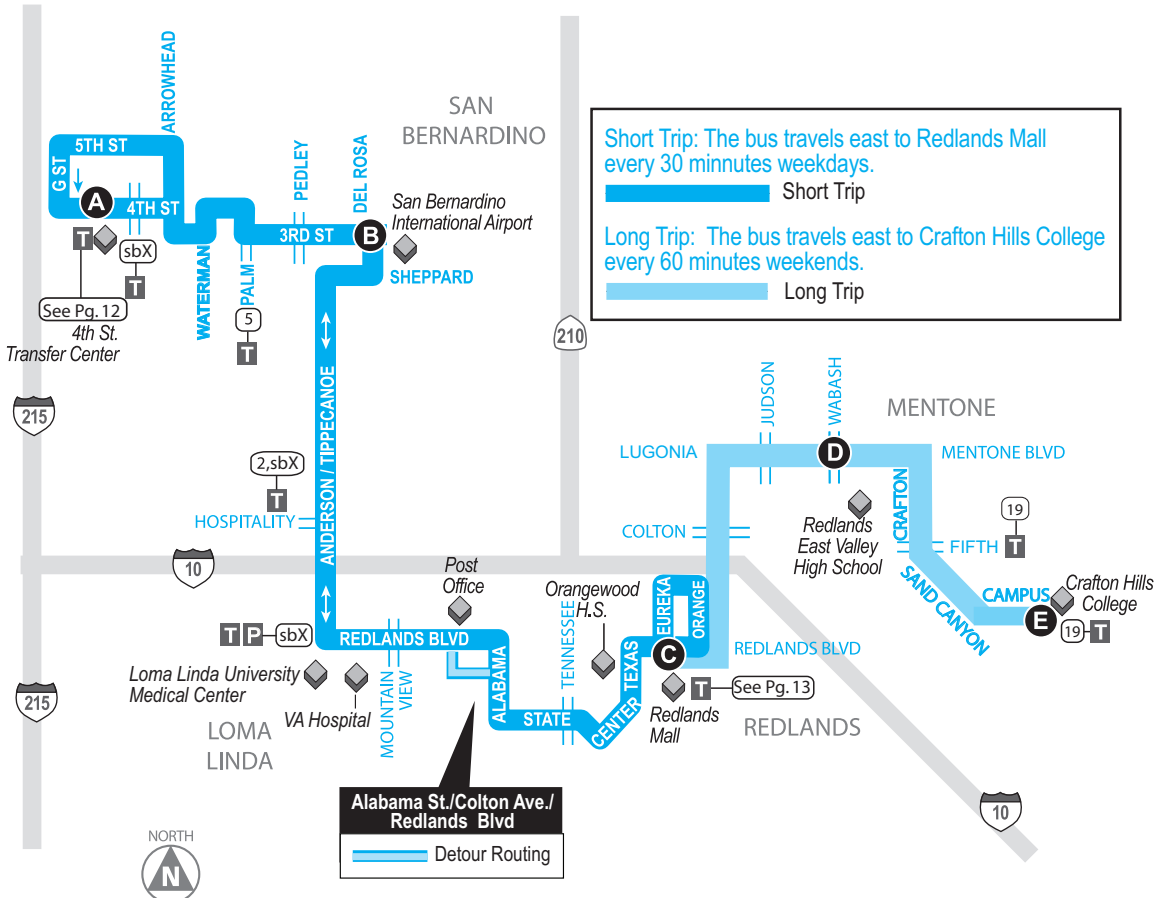

8

SAN BERNARDINO – MENTONE - CRAFTON HILLS COLLEGE

- Bus Route
- A Timepoint - Look for the matching symbol in the timetable section.
- Metrolink Station
- Point of interest
- T Transfer Point
- Tripper Service
- P Park-and-Ride
- H Medical Center
- 1,2 Connection Route(s)

This route connects with sbX!

FREQUENCY

WKDY	SAT	SUN
30	60	60