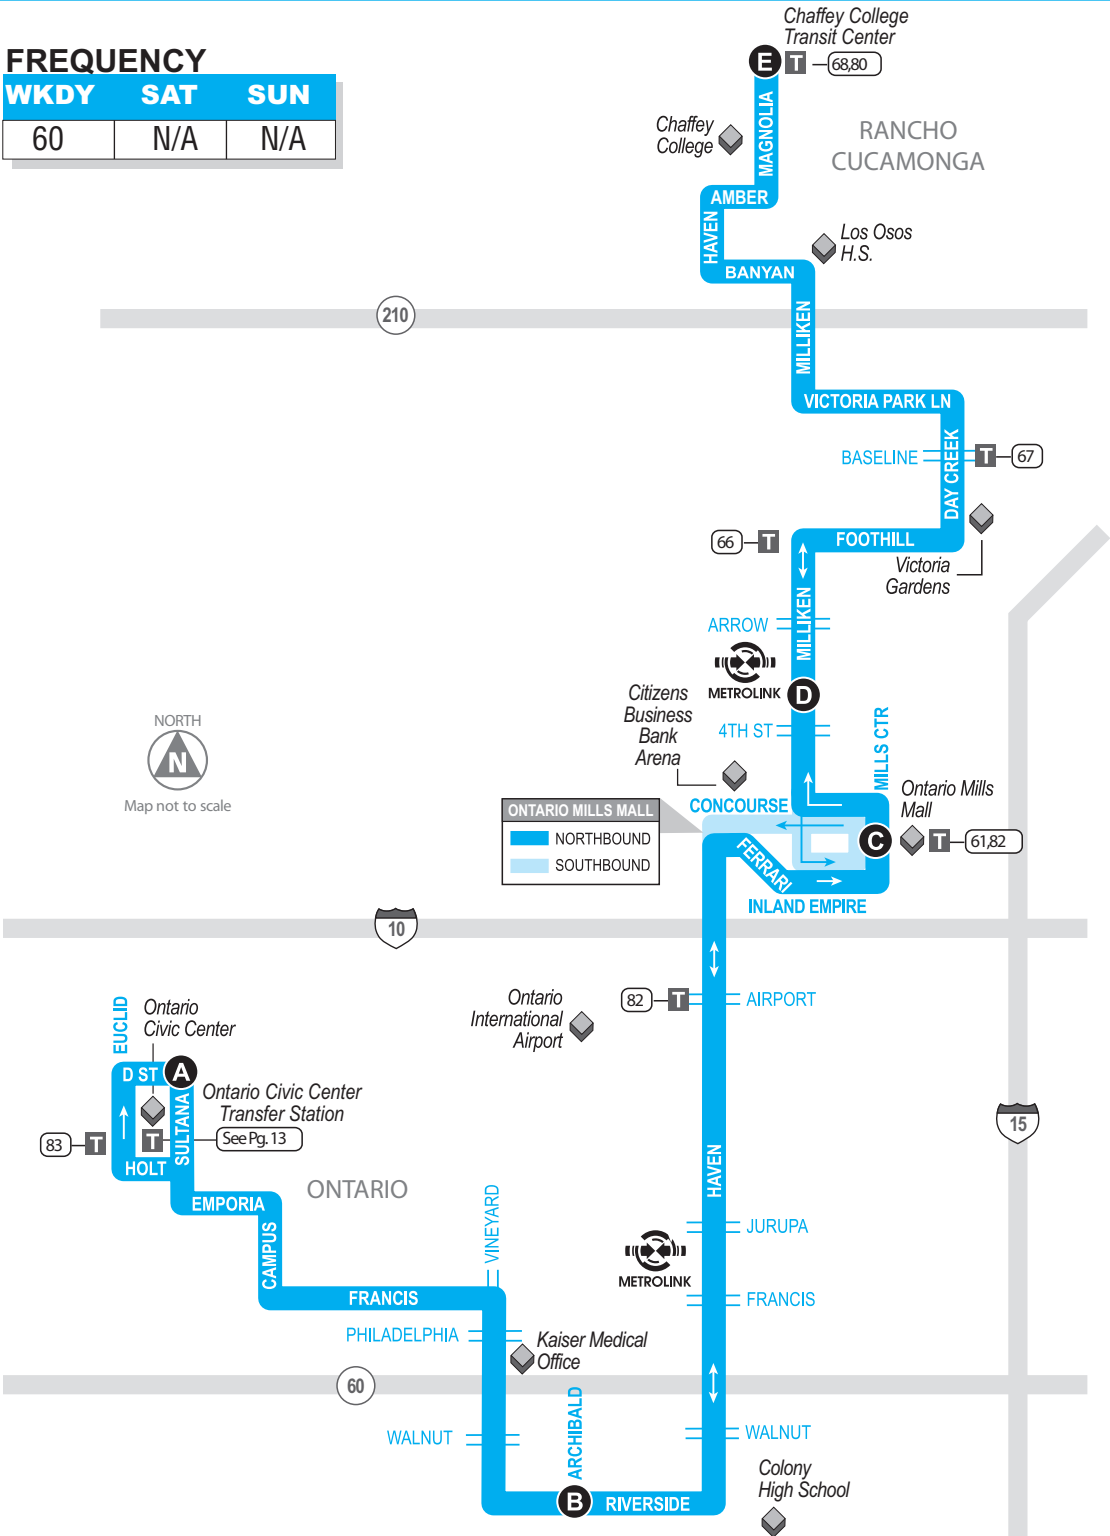

81

ONTARIO - ONTARIO MILLS - CHAFFEY COLLEGE

- Bus Route
- A Timepoint - Look for the matching symbol in the timetable section.
- Metrolink Station
- Point of interest
- T Transfer Point
- Tripper Service
- P Park-and-Ride
- H Medical Center
- 1,2 Connection Route(s)

FREQUENCY

WKDY	SAT	SUN
60	N/A	N/A

ROUTE 81: MONDAY – FRIDAY

E	D	C	B	A	A	B	C	D	E
Chaffey College	Rancho Cucamonga Metrolink	Ontario Mills	Archibald & Riverside	Sultana & D	Sultana & D	Archibald & Riverside	Ontario Mills	Rancho Cucamonga Metrolink	Chaffey College

SOUTHBOUND

NORTHBOUND

					4:12	4:37	4:57	5:03	5:30
					5:14	5:37	5:57	6:03	6:30
					6:22	6:45	7:05	7:11	7:38
5:38	6:05	6:12	6:32	6:57	7:26	7:49	8:09	8:15	8:42
6:38	7:05	7:12	7:32	7:57	8:26	8:49	9:09	9:15	9:42
8:03	8:30	8:37	8:57	9:22	9:26	9:49	10:09	10:15	10:42
9:03	9:30	9:37	9:57	10:22	10:26	10:49	11:09	11:15	11:42
10:03	10:30	10:37	10:57	11:22	11:26	11:49	12:09	12:15	12:42
11:03	11:30	11:37	11:57	12:22	12:26	12:49	1:09	1:15	1:42
12:03	12:30	12:37	12:57	1:22	1:26	1:49	2:09	2:15	2:42
1:03	1:30	1:37	1:57	2:22	2:26	2:49	3:09	3:15	3:42
2:03	2:30	2:37	2:57	3:22	3:26	3:49	4:09	4:15	4:42
3:03	3:30	3:37	3:57	4:22	4:26	4:49	5:09	5:15	5:42
4:03	4:30	4:37	4:57	5:22	5:26	5:49	6:09	6:15	6:42
5:03	5:30	5:37	5:57	6:22	6:26	6:49	7:07	7:13	7:40
6:03	6:30	6:37	6:55	7:20	7:26	7:49	8:07	8:13	8:40
7:03	7:30	7:37	7:55	8:20	8:26	8:49	9:07	9:13	9:40
8:03	8:30	8:37	8:55	9:20					
9:08	9:35	9:42	10:00	10:25					

No Weekend service.

Please be considerate of other passengers - limit your shopping bags to what you can hold on your lap, or fit directly in front of your seat on the floor. We're sorry, but bags that block the aisle or interfere with the comfort of other passengers (such as oversized or leaking bags) won't be allowed on the bus.