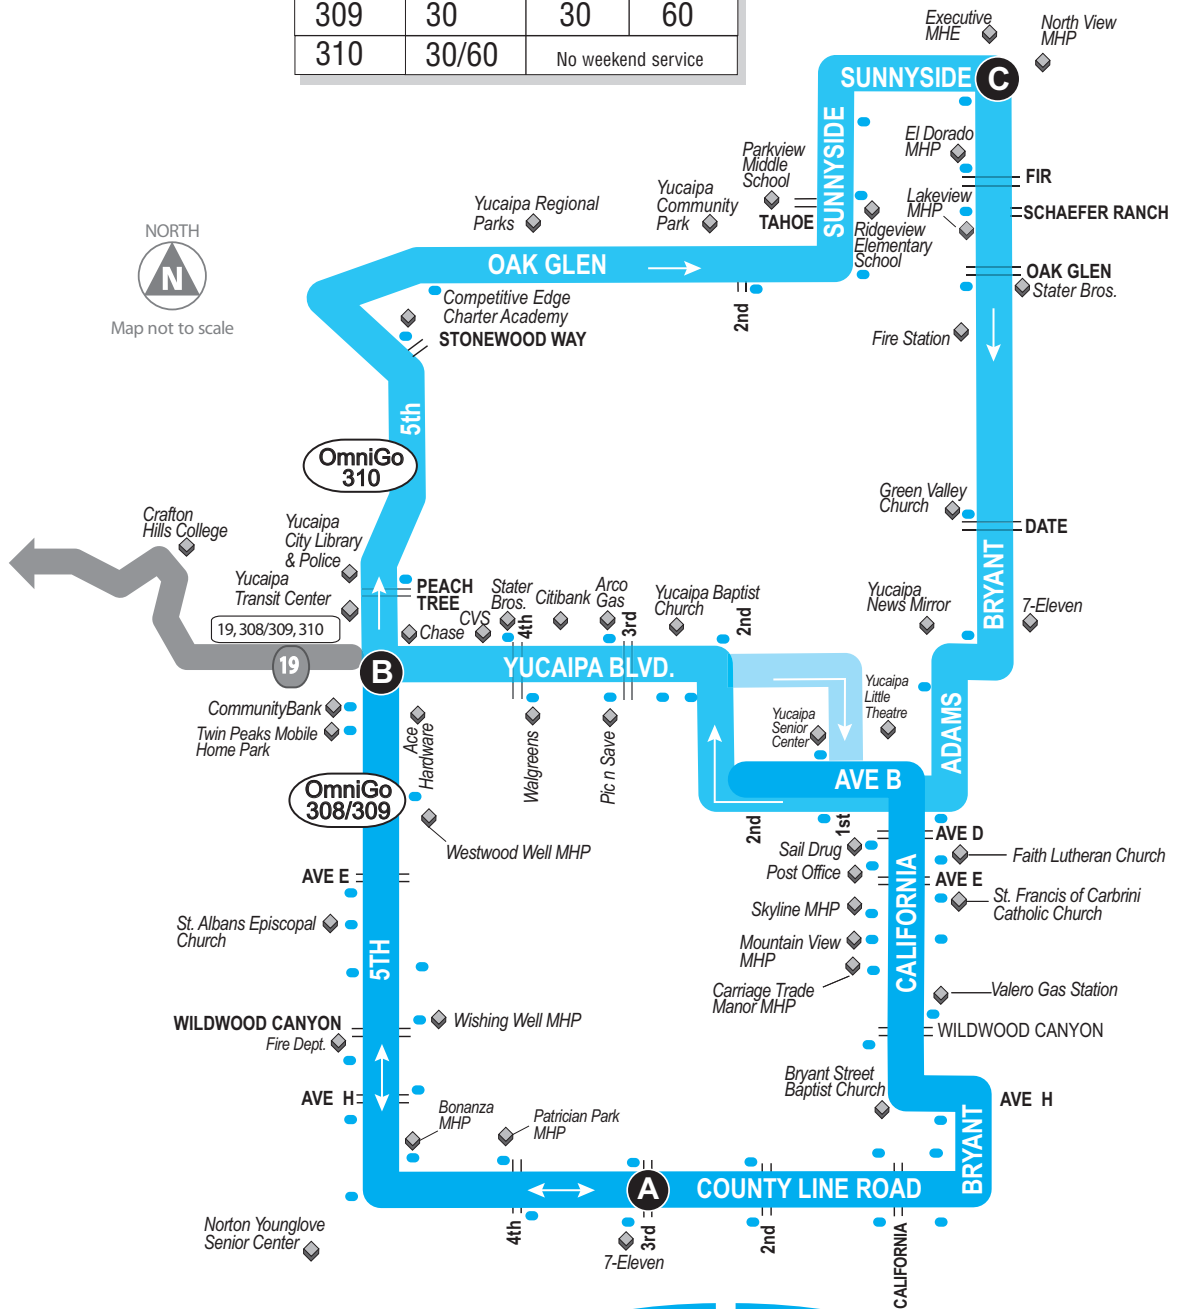

FREQUENCY

ROUTE	WKDY	SAT	SUN
308	30/60	30	60
309	30	30	60
310	30/60	No weekend service	

Scherer Community Center

- 308
- 309

Note:
 The Route 308 loop travels counter-clockwise;
 the Route 309 loop travels clockwise.

OmniGo Route 308/309/310 Monday - Friday

B Yucaipa Transit Center	A County Line & 3rd	B Yucaipa Transit Center	A County Line & 3rd	B Yucaipa Transit Center	C Bryant & Sunnyside	B Yucaipa Transit Center		
309: CLOCKWISE			308: COUNTERCLOCKWISE			310: CLOCKWISE		
6:15	5:59	6:10	6:15	5:56	6:10	5:45	5:55	6:09
6:45	6:29	6:40	6:45	6:26	6:40	6:15	6:25	6:39
7:15	7:29	7:10	7:15	6:56	7:10	6:45	6:55	7:09
7:45	7:59	7:40	7:45	7:26	7:40	7:15	7:25	7:39
8:15	8:29	8:10	8:15	7:56	8:10	7:45	7:55	8:09
8:45	8:59	8:40	8:45	8:26	8:40	8:15	8:25	8:39
9:15	9:29	9:10		8:56	9:10	9:15	9:25	9:39
9:45	9:59	10:10	9:45	9:56	10:10	10:15	10:25	10:39
10:15	10:29	10:40						
10:45	10:59	11:10	10:45	10:56	11:10	11:15	11:25	11:39
11:15	11:29	11:40						
11:45	11:59	12:10	11:45	11:56	12:10	12:15	12:25	12:39
12:15	12:29	12:40						
12:45	12:59	1:10	12:45	12:56	1:10	1:15	1:25	1:39
1:15	1:29	1:40						
1:45	1:59	2:10	1:45	1:56	2:10	2:15	2:25	2:39
2:15	2:29	2:40						
2:45	2:59	3:10	2:45	2:56	3:10	3:15	3:25	3:39
3:15	3:29	3:40						
3:45	3:59	4:10	3:45	3:56	4:10	4:15	4:25	4:39
4:15	4:29	4:40						
4:45	4:59	5:10	4:45	4:56	5:10	5:15	5:25	5:39
5:15	5:29	5:40						
5:45	5:59	6:10	5:45	5:56	6:10	6:15	6:25	6:39
6:15	6:29	6:40						
6:45	6:59	7:10	6:45	6:56	7:10	7:15	7:25	7:39
7:15	7:29	7:40						
7:45	7:59	8:10						
8:15	8:29	8:40						

OmniGo Yucaipa

OmniGo Route 310 serves north Yucaipa and makes a clockwise loop from the Yucaipa Transit Center, to Oak Glen Road, Sunnyside, Bryant, Yucaipa Blvd, Adams Street and Avenue B. **OmniGo 310** frequency is 30 minutes from 6:00 AM - 9:00 AM and 60 minute is 9:00 AM - 7:00 PM. **OmniGo Route 310** operates Monday - Friday only.