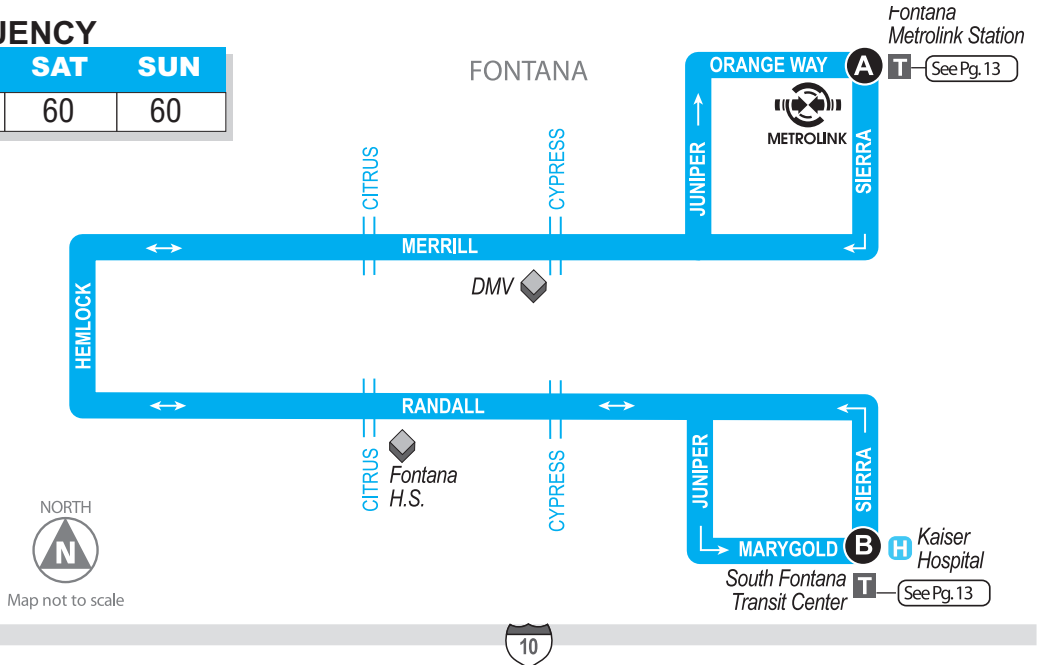

## FONTANA METROLINK - VIA HEMLOCK - KAISER

Bus Route  
 Tripper Service

**A** Timepoint—Look for the matching symbol in the timetable section.

Metrolink Station

Point of interest  
**H** Medical Center

**T** Transfer Point  
**1,2** Connecting Route(s)

### ROUTE 20: MONDAY – FRIDAY

**B** Marygold & Sierra      **A** Fontana Metrolink      **A** Fontana Metrolink      **B** Marygold & Sierra

NORTHBOUND		SOUTHBOUND	
4:51	5:15	5:33	5:56
5:56	6:20	5:58	6:21
6:21	6:45	6:28	6:51
6:51	7:15	6:58	7:21
7:21	7:45	7:28	7:51
7:51	8:15	8:03	8:26
8:26	8:50	8:33	8:56
8:56	9:20	9:03	9:26
9:26	9:50	9:33	9:56
9:56	10:20	10:03	10:26
10:26	10:50	10:33	10:56
10:56	11:20	11:03	11:26
11:26	11:50	11:33	11:56
11:56	12:20	12:03	12:26
12:26	12:50	12:33	12:56
12:56	1:20	1:03	1:26
1:26	1:50	1:33	1:56
1:56	2:20	2:03	2:26
2:26	2:50	2:33	2:56
2:56	3:20	3:03	3:26
3:26	3:50	3:33	3:56
3:56	4:20	4:03	4:26
4:26	4:50	4:33	4:56
4:56	5:20	5:03	5:26
5:26	5:50	5:33	5:56
5:56	6:20	6:03	6:26
6:26	6:50	6:33	6:56
7:26	7:50	7:03	7:26
8:26	8:50	8:03	8:26
		9:18	9:41

## ROUTE 20: SUNDAY

**B**  
Marygold &  
Sierra

**A**  
Fontana  
Metrolink

**A**  
Fontana  
Metrolink

**B**  
Marygold &  
Sierra

NORTHBOUND		SOUTHBOUND	
6:56	7:20	7:33	7:56
7:56	8:20	8:33	8:56
8:56	9:20	9:33	9:56
9:56	10:20	10:33	10:56
10:56	11:20	11:33	11:56
11:56	<b>12:20</b>	<b>12:33</b>	<b>12:56</b>
<b>12:56</b>	<b>1:20</b>	<b>1:33</b>	<b>1:56</b>
<b>1:56</b>	<b>2:20</b>	<b>2:33</b>	<b>2:56</b>
<b>2:56</b>	<b>3:20</b>	<b>3:33</b>	<b>3:56</b>
<b>3:56</b>	<b>4:20</b>	<b>4:33</b>	<b>4:56</b>
<b>4:56</b>	<b>5:20</b>	<b>5:33</b>	<b>5:56</b>