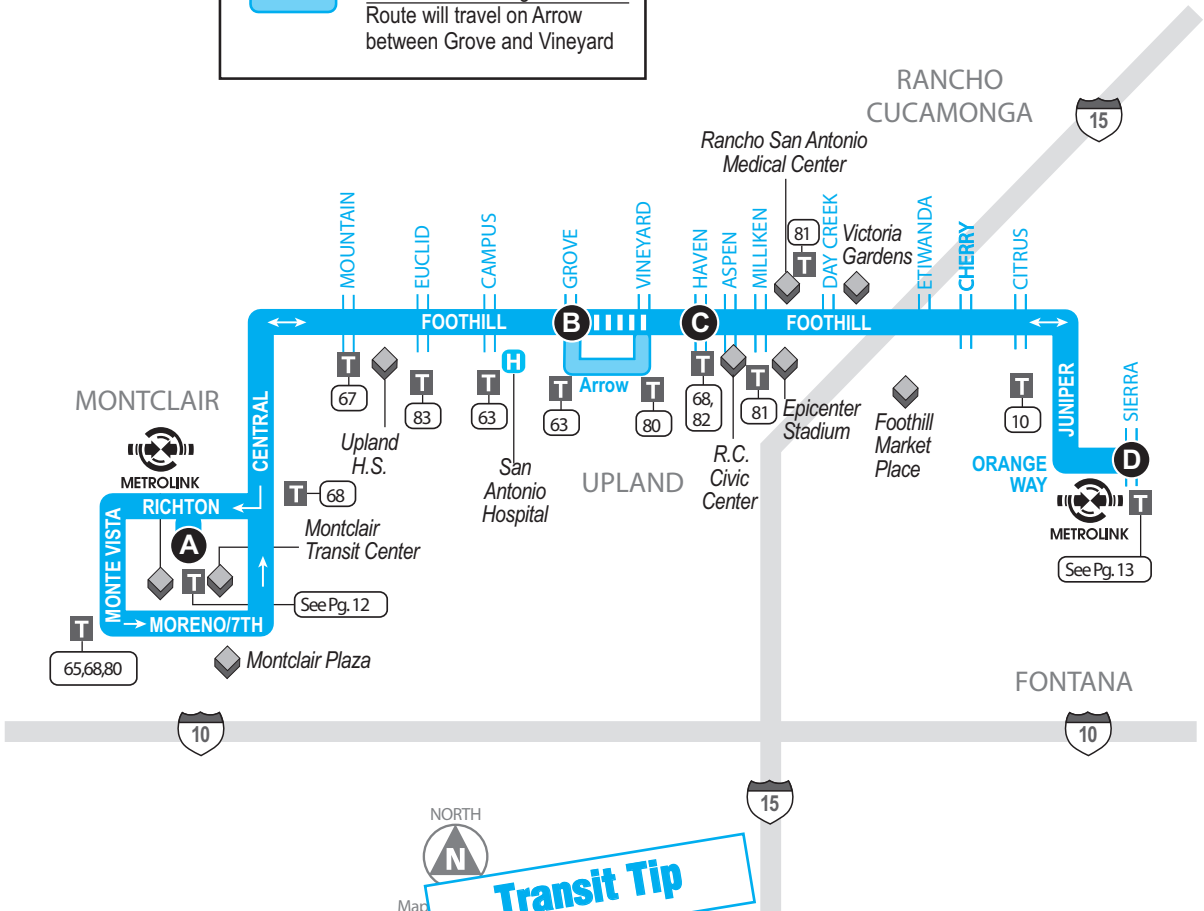

66

FONTANA - FOOTHILL BLVD - MONTCLAIR

-  Bus Route
-  Tripper Service
-  Timepoint—Look for the matching symbol in the timetable section.
-  Metrolink Station
-  Point of interest
-  Medical Center
-  Transfer Point
-  Connecting Route(s)

FREQUENCY

WKDY	SAT	SUN
15/30	30	30

 **Long Term Detour**
 Rancho Cucamonga
 Route will travel on Arrow between Grove and Vineyard

Transit Tip

Kids and their strollers are welcome on Omnitrans buses. But, for their safety, they aren't allowed to ride together. Please take your child(ren) out of their stroller before boarding the bus, and fold the stroller up and store it out of the way once you find a seat. And while you are riding, please don't forget to hold babies and small children on your lap - we want everyone to have a safe ride!

ROUTE 66: SATURDAY

D	C	B	A	A	B	C	D
Fontana Metrolink	Foothill at Aspen	Foothill at Grove	Montclair Transit Center	Montclair Transit Center	Foothill at Grove	Foothill at Haven	Fontana Metrolink

WESTBOUND

ROUTE 66: SUNDAY

D	C	B	A	A	B	C	D
Fontana Metrolink	Foothill at Aspen	Foothill at Grove	Montclair Transit Center	Montclair Transit Center	Foothill at Grove	Foothill at Haven	Fontana Metrolink

WESTBOUND

EASTBOUND