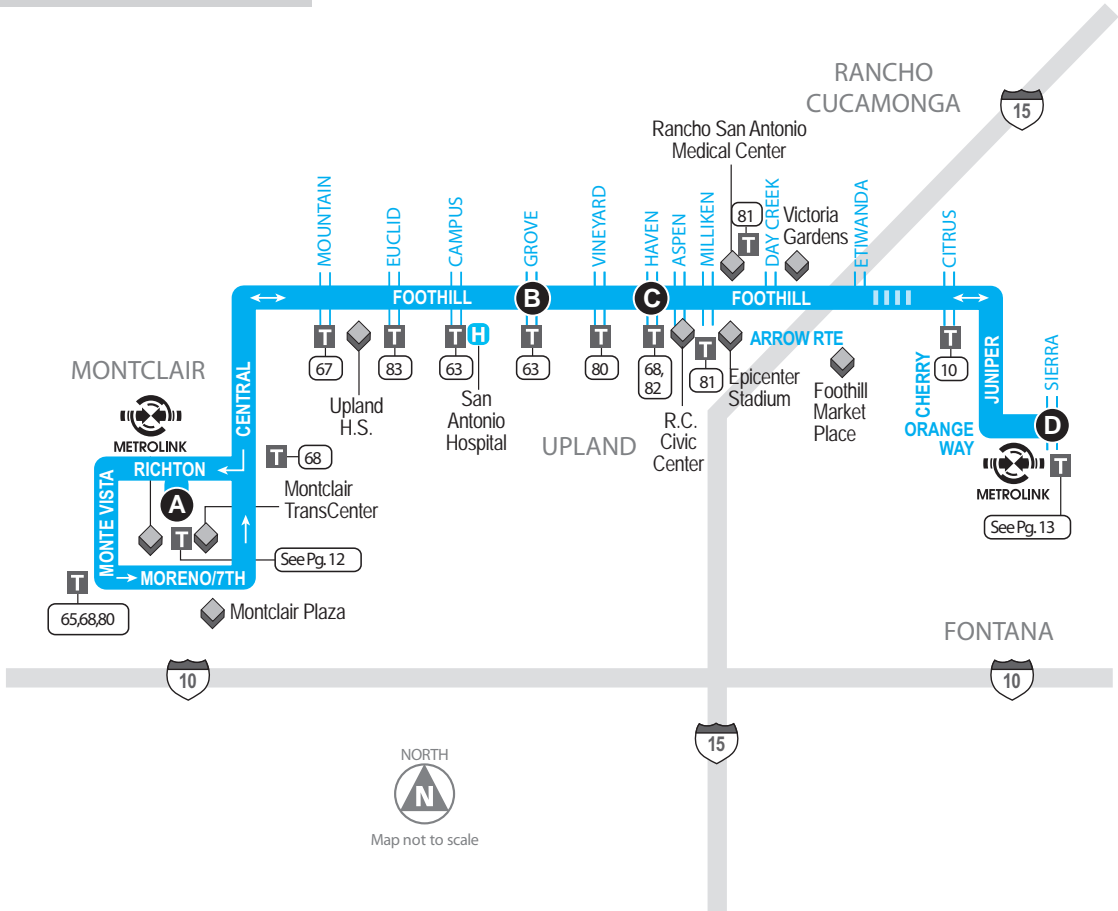

66

FONTANA - FOOTHILL BLVD - MONTCLAIR

- Bus Route
- Tripper Service
- Timepoint—Look for the matching symbol in the timetable section.
- Metrolink Station
- Point of interest
- Medical Center
- Transfer Point
- Connecting Route(s)

FREQUENCY

WKDY	SAT	SUN
15/30	30	30

Transit Tip

Kids and their strollers are welcome on Omnitrans buses. But, for their safety, they aren't allowed to ride together. Please take your child(ren) out of their stroller before boarding the bus, and fold the stroller up and store it out of the way once you find a seat. And while you are riding, please don't forget to hold babies and small children on your lap - we want everyone to have a safe ride!