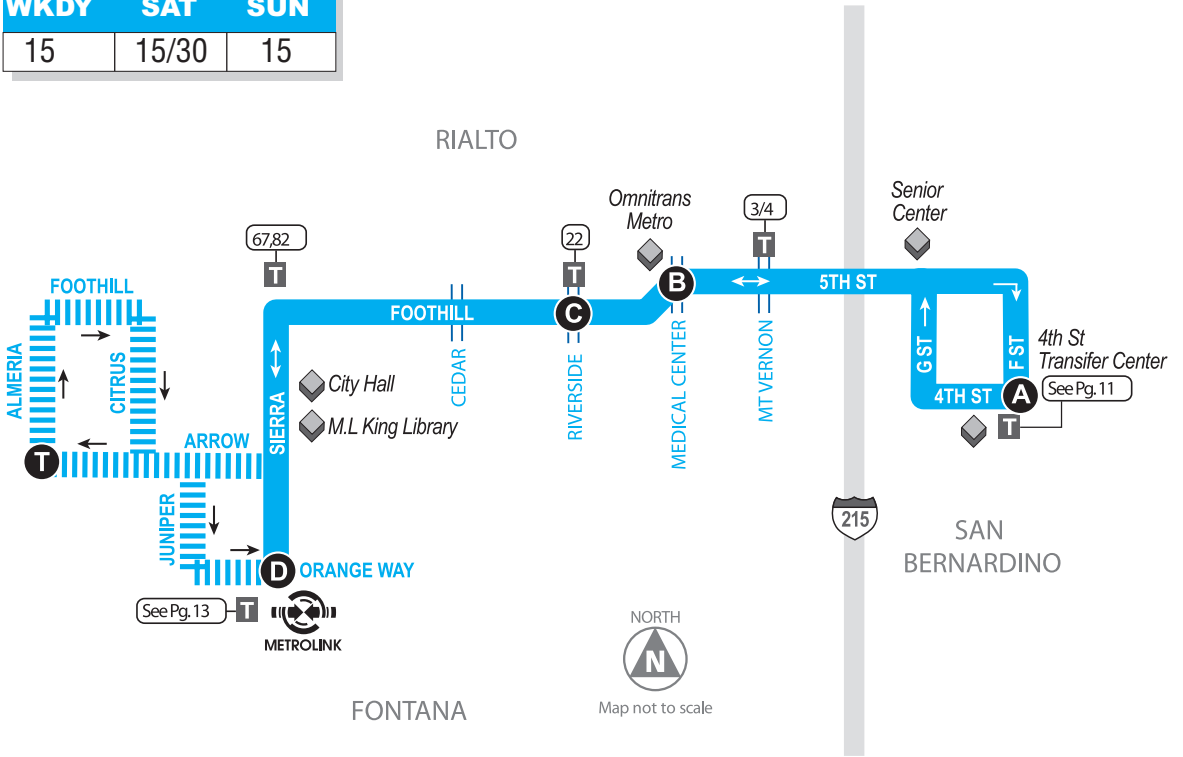

14

FONTANA - FOOTHILL - SAN BERNARDINO

Bus Route
Tripper Service

A Timepoint—Look for the matching symbol in the timetable section.

Metrolink Station

Point of interest
Medical Center

T Transfer Point
Connecting Route(s)

FREQUENCY

WKDY	SAT	SUN
15	15/30	15