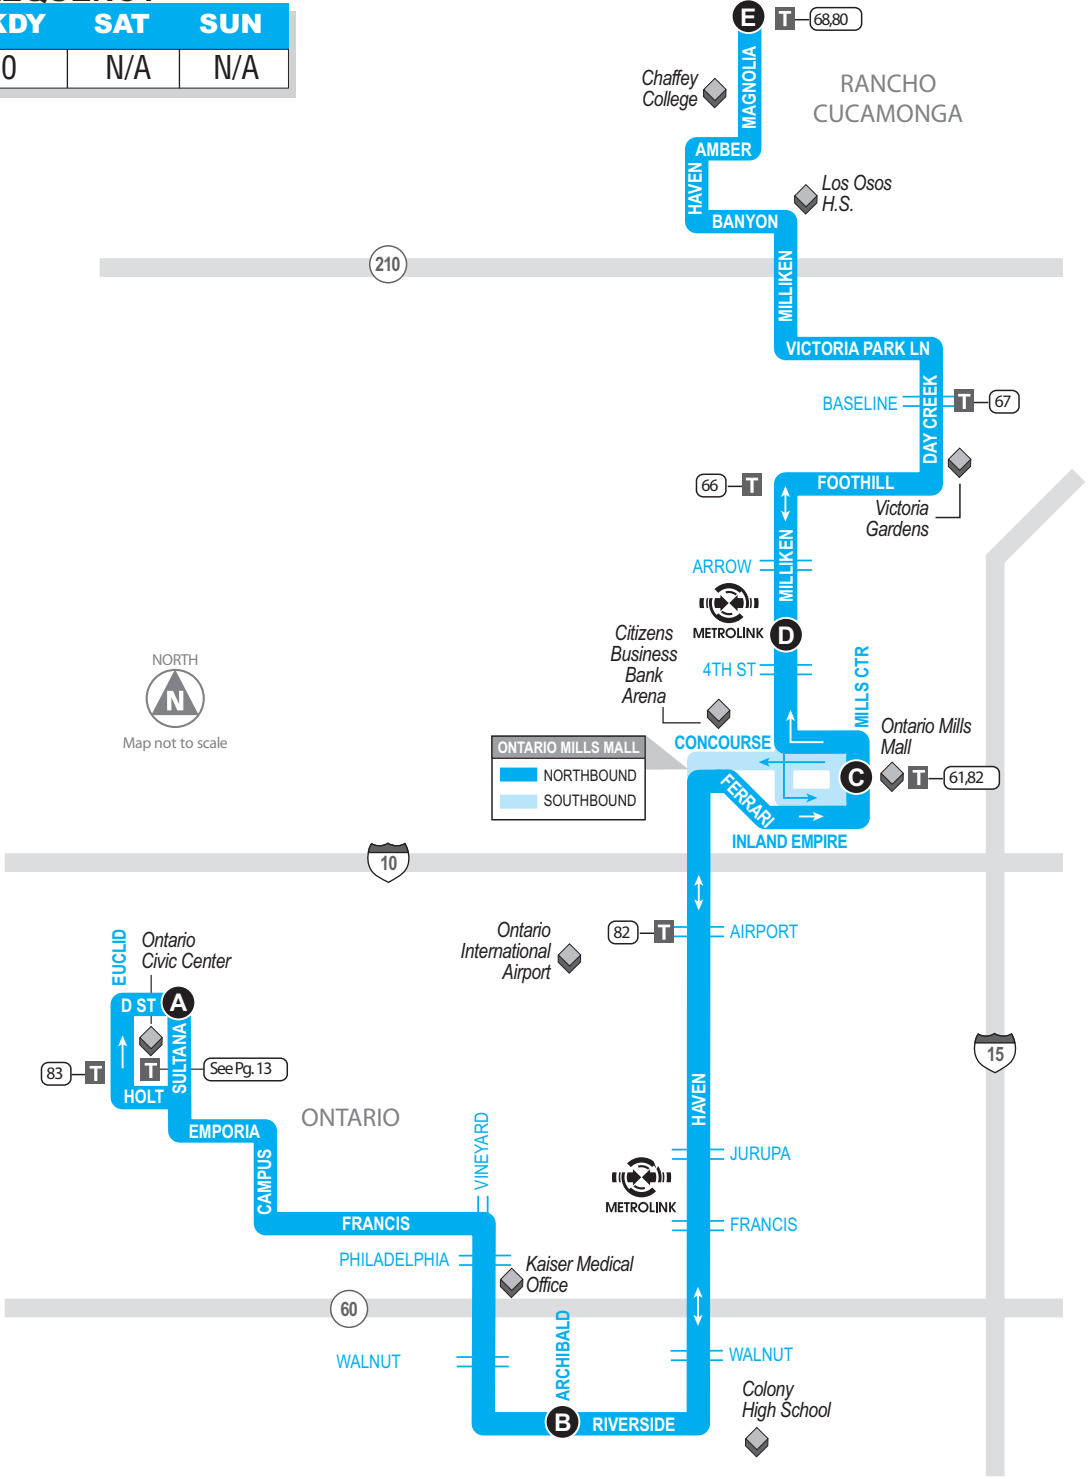

81

ONTARIO - ONTARIO MILLS - CHAFFEY COLLEGE

■ Bus Route
 A Timepoint—Look for the matching symbol in the timetable section.
  Metrolink Station
 ◆ Point of interest
 T Transfer Point
 Tripper Service
H Medical Center
1,2 Connecting Route(s)

FREQUENCY

WKDY	SAT	SUN
60	N/A	N/A

ROUTE 81: MONDAY – FRIDAY

E	D	C	B	A	A	B	C	D	E
Chaffey College	Rancho Cucamonga Metrolink	Ontario Mills	Archibald & Riverside	Sultana & D	Sultana & D	Archibald & Riverside	Ontario Mills	Rancho Cucamonga Metrolink	Chaffey College

SOUTHBOUND

NORTHBOUND

SOUTHBOUND					NORTHBOUND				
					4:14	4:39	5:01	5:08	5:35
					5:14	5:39	6:01	6:08	6:35
					6:26	6:51	7:13	7:20	7:47
5:38	6:05	6:12	6:34	6:59	7:26	7:51	8:13	8:20	8:47
6:38	7:05	7:12	7:34	7:59	8:26	8:51	9:13	9:20	9:47
8:03	8:30	8:37	8:59	9:24	9:26	9:51	10:13	10:20	10:47
9:03	9:30	9:37	9:59	10:24	10:26	10:51	11:13	11:20	11:47
10:03	10:30	10:37	10:59	11:24	11:26	11:51	12:13	12:20	12:47
11:03	11:30	11:37	11:59	12:24	12:26	12:51	1:13	1:20	1:47
12:03	12:30	12:37	12:59	1:24	1:26	1:51	2:13	2:20	2:47
1:03	1:30	1:37	1:59	2:24	2:26	2:51	3:13	3:20	3:47
2:03	2:30	2:37	2:59	3:24	3:26	3:51	4:13	4:20	4:47
3:03	3:30	3:37	3:59	4:24	4:26	4:51	5:13	5:20	5:47
4:03	4:30	4:37	4:59	5:24	5:26	5:51	6:13	6:20	6:47
5:03	5:30	5:37	5:59	6:24	6:26	6:51	7:13	7:20	7:47
6:03	6:30	6:37	6:59	7:24	7:26	7:51	8:13	8:20	8:47
7:03	7:30	7:37	7:59	8:24	8:26	8:51	9:13	9:20	9:39
8:03	8:30	8:37	8:59	9:24					
9:03	9:30	9:37	9:59	10:24					

Note: Weekend service has been eliminated on Route 81.

It's ok to shop till you drop, but please limit your bags to modest sized ones that weigh no more than 15 lbs. Bags must fit on either your lap or directly in front of your seat on the floor, not in the aisle. We're sorry, but oversized (and leaking bags) will not be allowed on the bus.