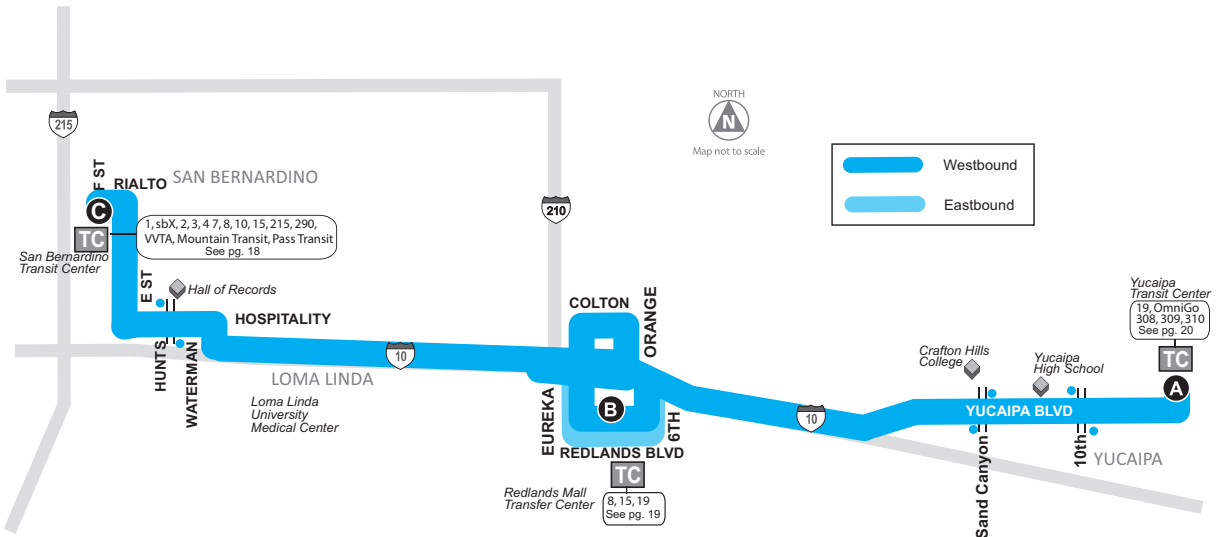

208

SAN BERNARDINO - REDLANDS - YUCAIPA

Freeway express service with limited stops at the San Bernardino Transit Center in downtown San Bernardino, downtown Redlands and the Yucaipa Transit Center.

A Timepoint - Look for the matching symbol in the timetable section.

Metrolink Station

Point of interest

Transfer Point

Transit/Transfer Center

Park-and-Ride

Medical Center

Connection Route(s)

Freeway Express Route 208 provides weekday service to **Yucaipa, Redlands and San Bernardino**. **Freeway Express Route 208** connects with **Metrolink** at the **San Bernardino Transit Center**. **The San Bernardino Transit Center Metrolink** serves the San Bernardino and Inland Empire/Orange County lines.

ROUTE 208: MONDAY – FRIDAY

C

San Bernardino Transit Center

B

Redlands Mall

A

Yucaipa Transit Center

B

Redlands Mall

C

San Bernardino Transit Center

EASTBOUND

WESTBOUND

| | | | | | |
|------|------|------|------|------|------|
| 5:30 | 5:52 | 6:13 | 6:10 | 6:45 | 5:07 |
| 6:18 | 6:40 | 7:01 | 7:20 | 7:42 | 6:12 |
| | | | | | 7:14 |
| | | | | | 8:16 |