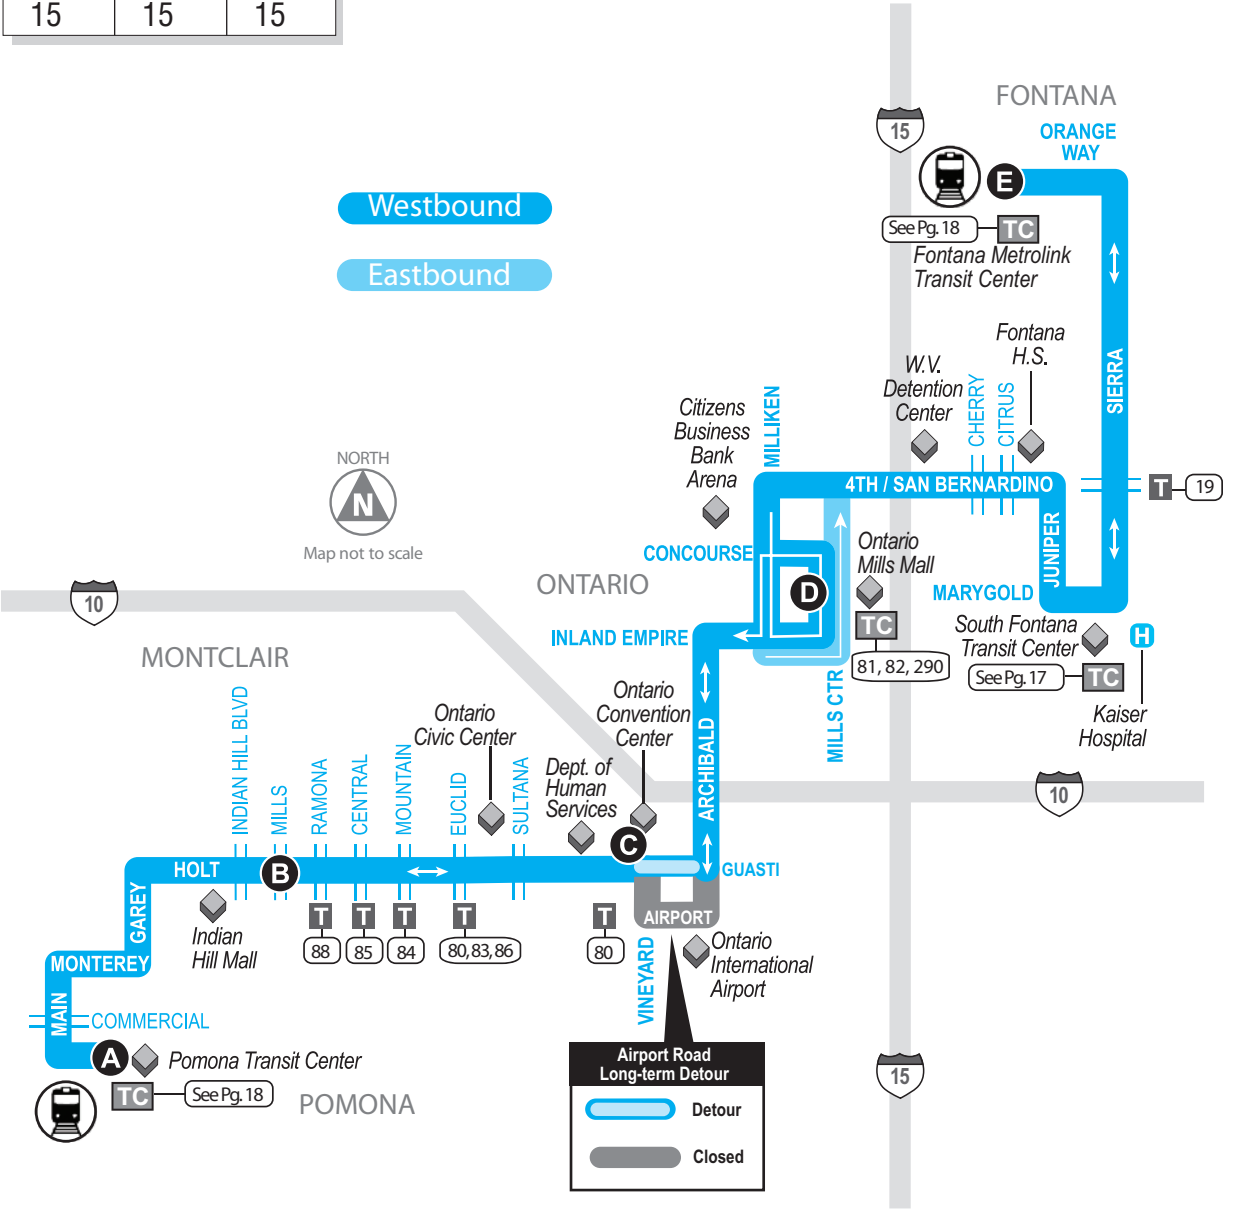

■ Bus Route
A Timepoint - Look for the matching symbol in the timetable section.
Metrolink Station
Point of interest
T Transfer Point
TC Transit/Transfer Center
▨▨▨▨ Tripper Service
P Park-and-Ride
H Medical Center
1,2 Connection Route(s)

FREQUENCY

WKDY	SAT	SUN
15	15	15

Transit Tip
No smoking or electronic cigarettes allowed onboard.