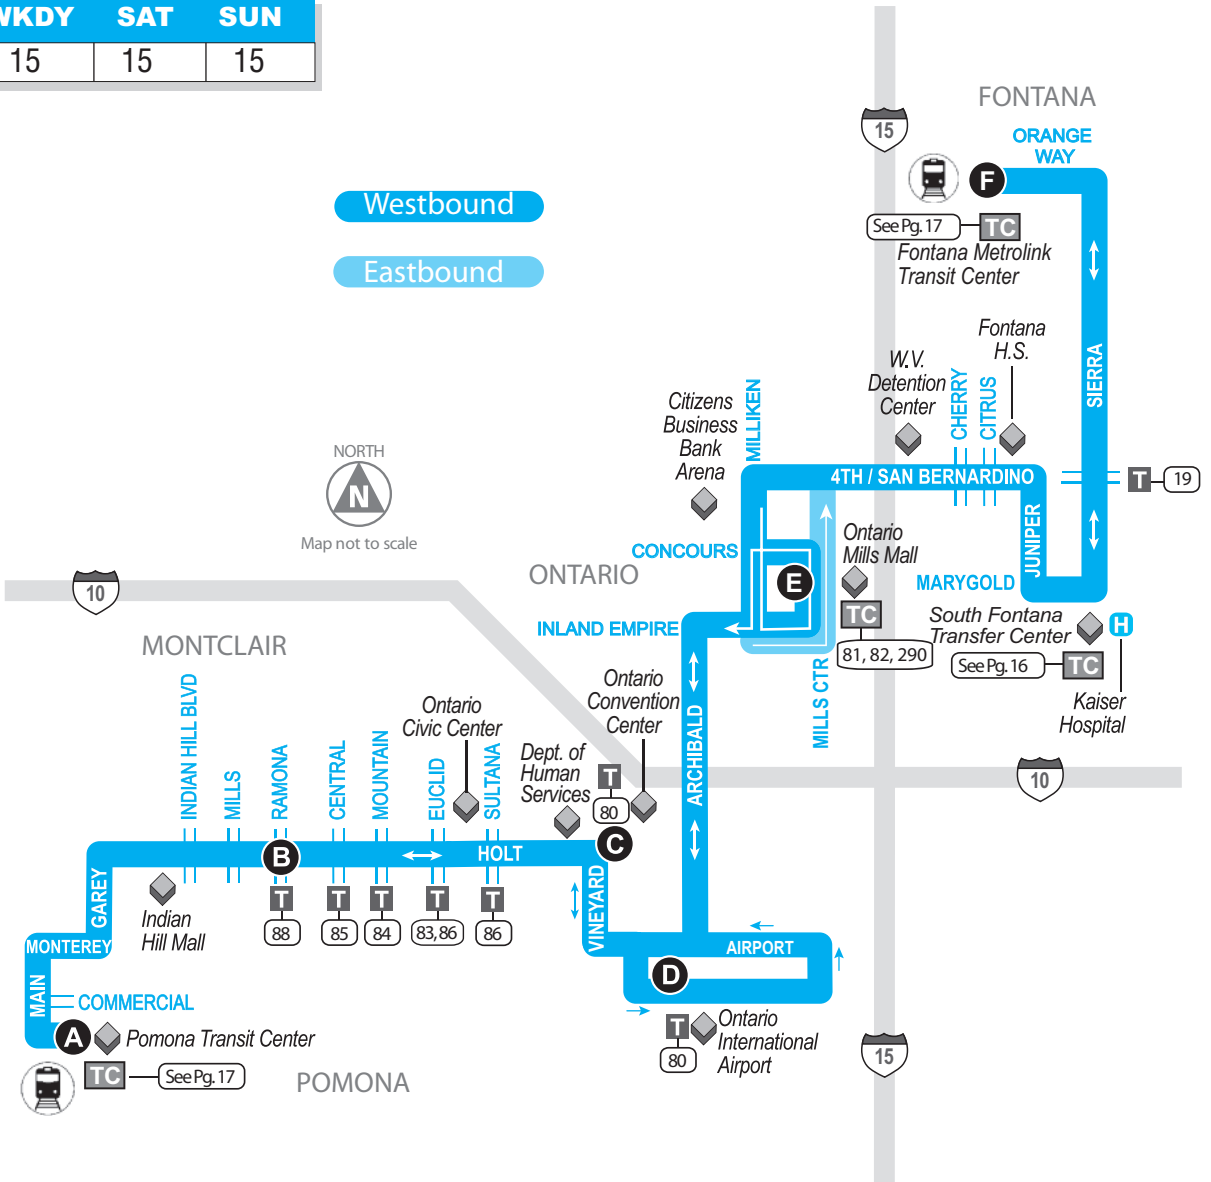

61

FONTANA - ONTARIO MILLS - ONTARIO INTERNATIONAL AIRPORT - POMONA

- Bus Route
- A Timepoint - Look for the matching symbol in the timetable section.
- Metrolink Station
- Point of interest
- T Transfer Point
- TC Transit/Transfer Center
- ||||| Tripper Service
- P Park-and-Ride
- H Medical Center
- 1,2 Connection Route(s)

FREQUENCY

WKDY	SAT	SUN
15	15	15