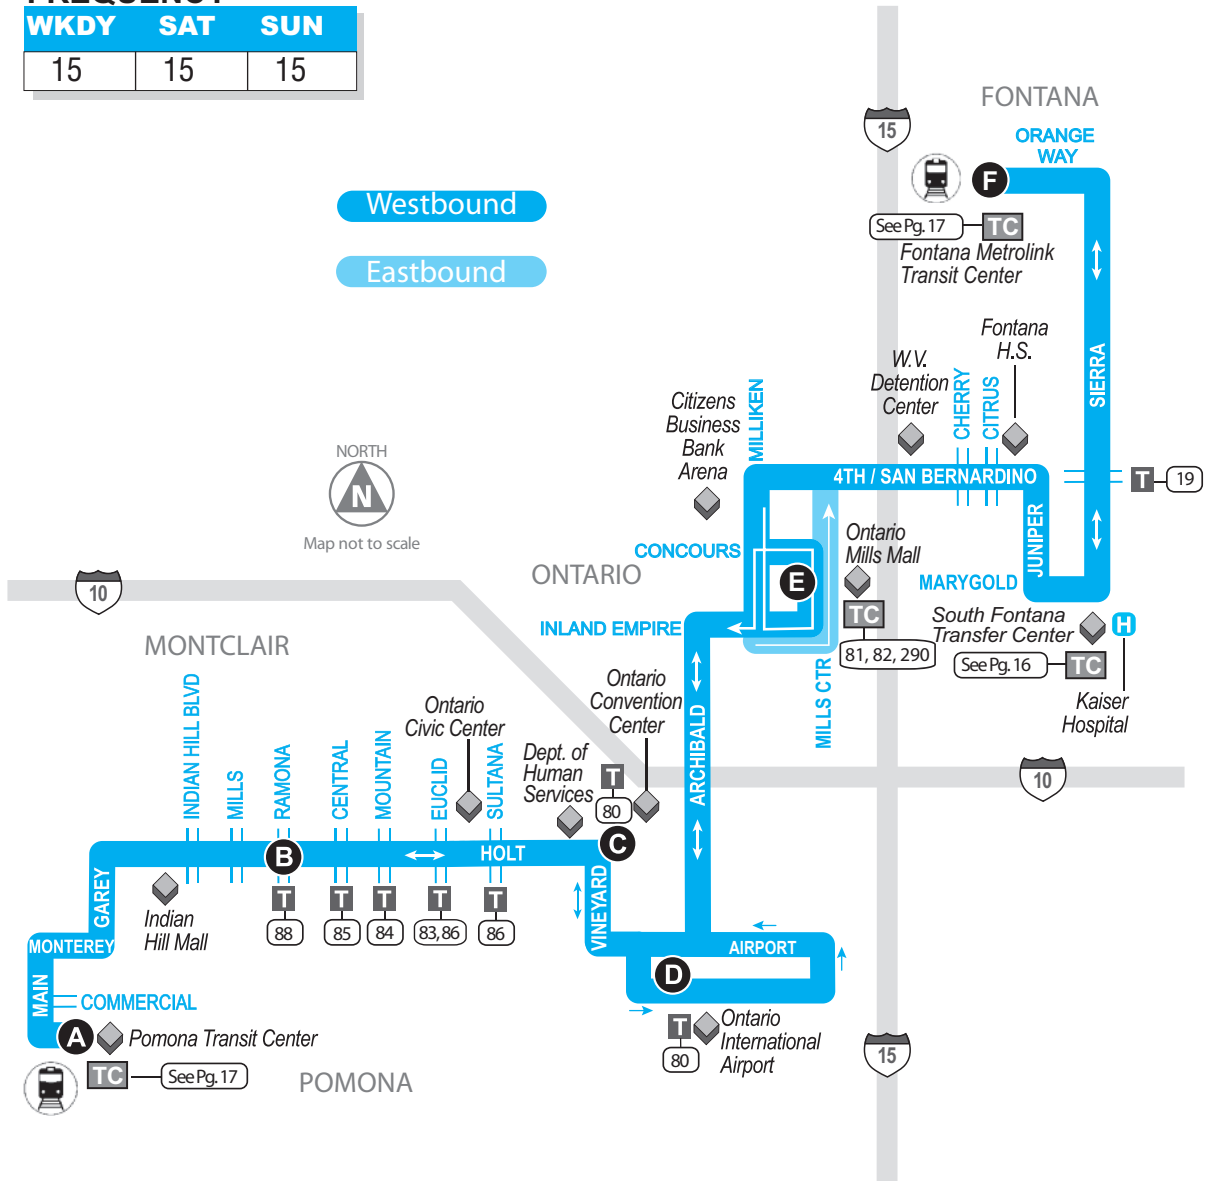

61

FONTANA - ONTARIO MILLS - ONTARIO INTERNATIONAL AIRPORT - POMONA

- Bus Route
- Tripper Service
- Timepoint - Look for the matching symbol in the timetable section.
- Park-and-Ride
- Metrolink Station
- Point of interest
- Medical Center
- Transfer Point
- Connection Route(s)
- Transit/Transfer Center

FREQUENCY

WKDY	SAT	SUN
15	15	15