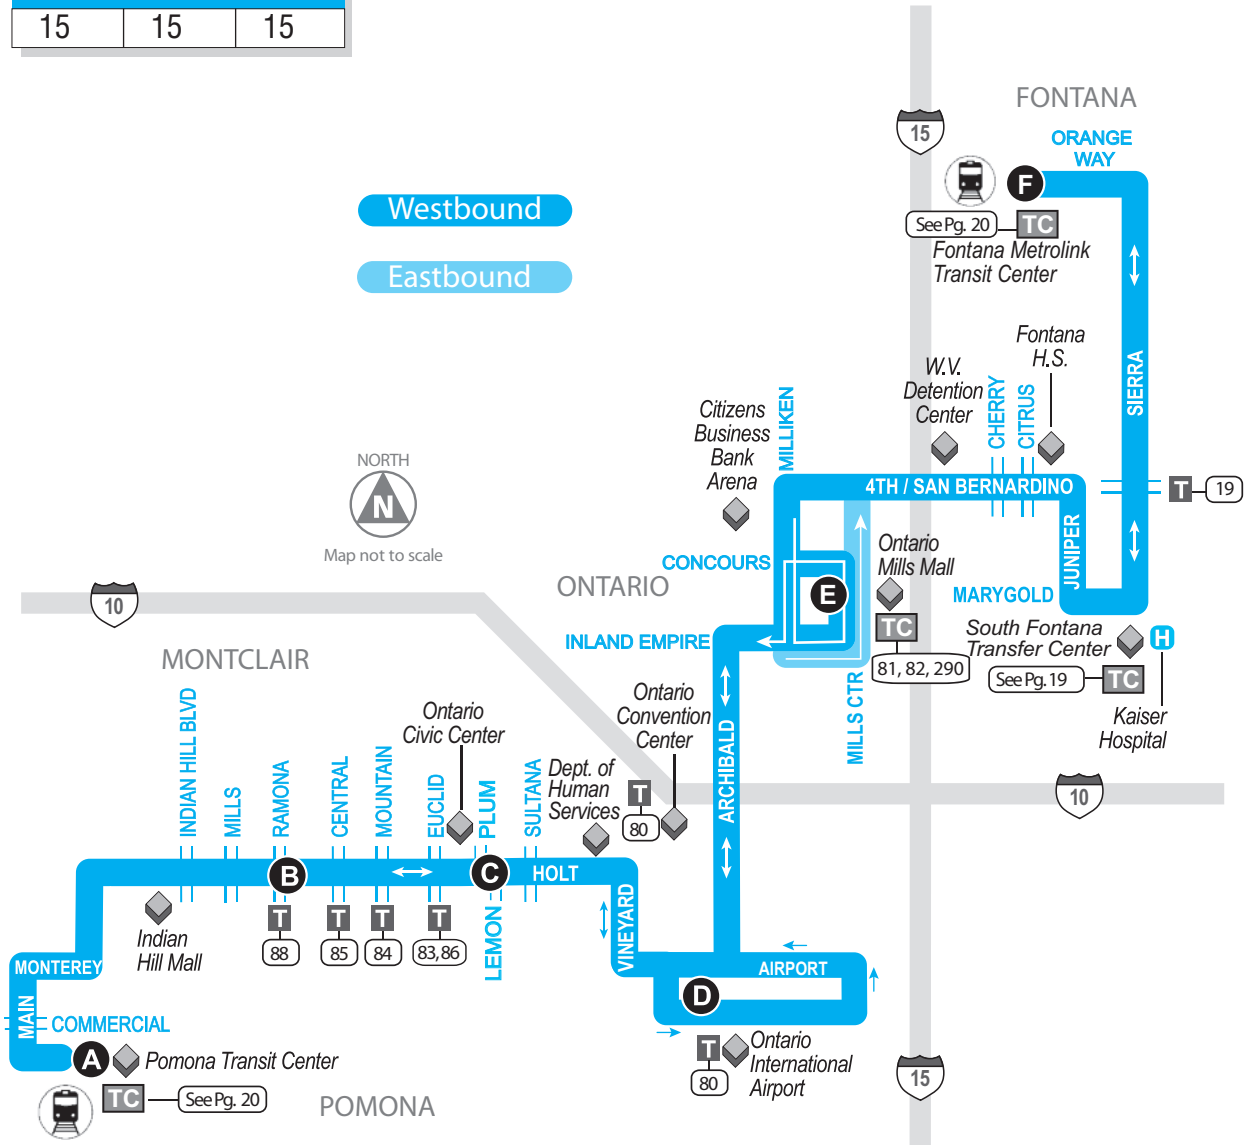

## FONTANA - ONTARIO MILLS - ONTARIO INTERNATIONAL AIRPORT - POMONA

-  Bus Route
-  Tripper Service
-  Timepoint - Look for the matching symbol in the timetable section.
-  Metrolink Station
-  Park-and-Ride
-  Point of interest
-  Medical Center
-  Transfer Point
-  Connection Route(s)
-  Transit/Transfer Center

### FREQUENCY

WKDY	SAT	SUN
15	15	15

Westbound

Eastbound

Route 61 serves Ontario Airport. Bus stops are located east of baggage claim near terminals 2 and 4.

## ROUTE 61: SATURDAY

<b>A</b>	<b>B</b>	<b>C</b>	<b>D</b>	<b>E</b>	<b>F</b>	<b>F</b>	<b>E</b>	<b>D</b>	<b>C</b>	<b>B</b>	<b>A</b>
Pomona Transit Center	Holt & Ramona	Holt & Plum	Ontario Airport	Ontario Mills	Fontana Metrolink	Fontana Metrolink	Ontario Mills	Ontario Airport	Holt & Lemon	Holt & Ramona	Pomona Transit Center

## ROUTE 61: SUNDAY

<b>A</b>	<b>B</b>	<b>C</b>	<b>D</b>	<b>E</b>	<b>F</b>	<b>F</b>	<b>E</b>	<b>D</b>	<b>C</b>	<b>B</b>	<b>A</b>
Pomona Transit Center	Holt & Ramona	Holt & Plum	Ontario Airport	Ontario Mills	Fontana Metrolink	Fontana Metrolink	Ontario Mills	Ontario Airport	Holt & Lemon	Holt & Ramona	Pomona Transit Center