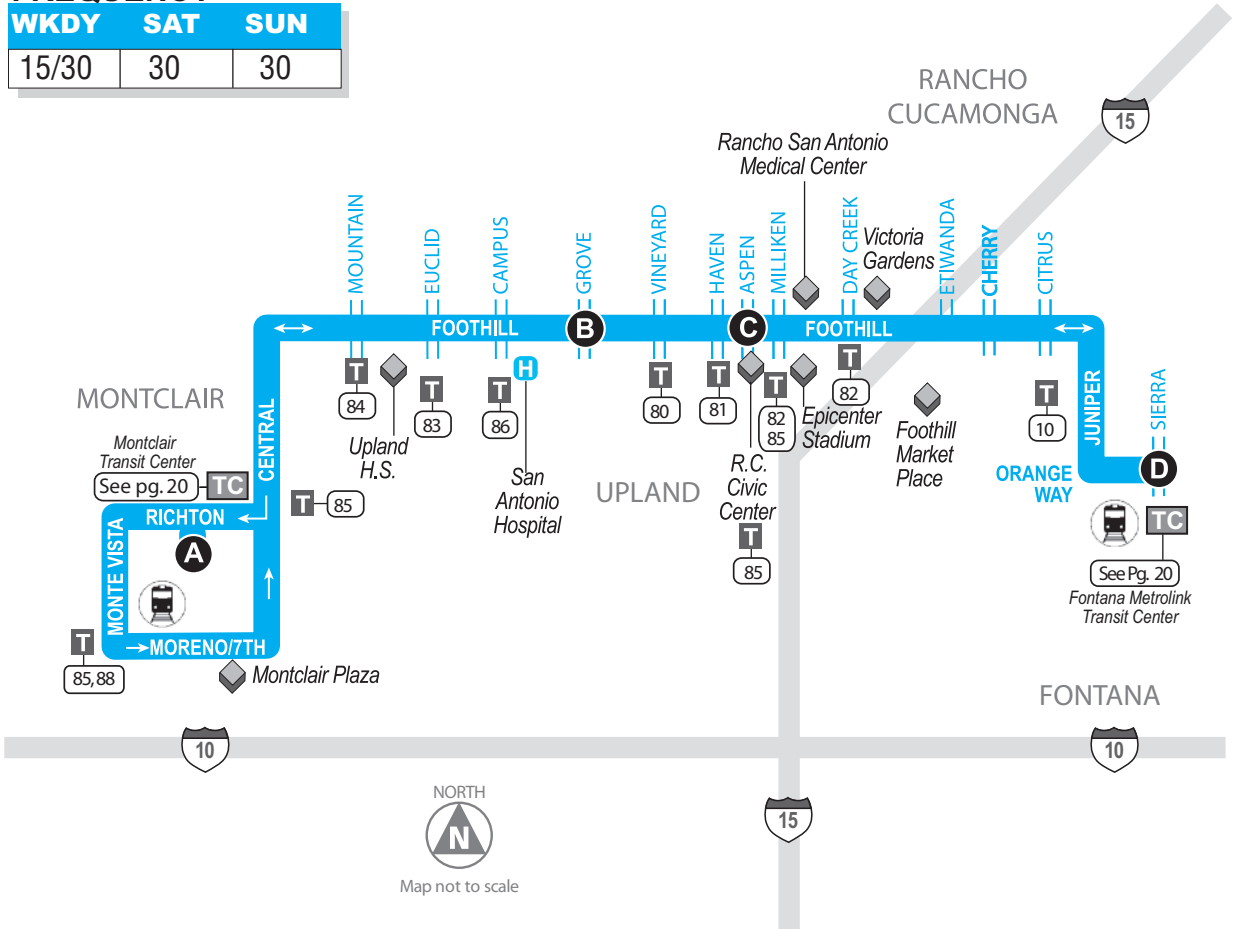

■ Bus Route
 A Timepoint - Look for the matching symbol in the timetable section.
  Metrolink Station
  Point of interest
 T Transfer Point
 TC Transit/Transfer Center
|||| Tripper Service
 P Park-and-Ride
 H Medical Center
 1,2 Connection Route(s)

FREQUENCY

WKDY	SAT	SUN
15/30	30	30

Rules for Riding

Due to safety concerns, hoverboards are not allowed onboard.

ROUTE 66: MONDAY – FRIDAY

D
Fontana
Metrolink

C
Foothill at
Aspen

B
Foothill at
Grove

ROUTE 66: SUNDAY

D	C	B	A	A	B	C	D
Fontana Metrolink	Foothill at Aspen	Foothill at Grove	Montclair Transit Center	Montclair Transit Center	Foothill at Grove	Foothill at Haven	Fontana Metrolink
WESTBOUND				EASTBOUND			
5:48	6:13	6:24	6:38	6:30	6:49	6:58	7:27
6:48	7:13	7:24	7:38	7:00	7:19	7:28	7:57
7:18	7:43	7:54	8:08	8:00	8:19	8:28	8:57
7:48	8:17	8:29	8:45	8:30	8:49	8:58	9:27
8:18	8:47	8:59	9:15	9:00	9:21	9:31	10:03
8:48	9:19	9:31	9:48	9:30	9:51	10:01	10:33
9:18	9:49	10:01	10:18	10:00	10:23	10:34	11:06
9:48	10:19	10:31	10:48	10:30	10:53	11:04	11:36
10:18	10:49	11:01	11:18	11:00	11:23	11:34	12:06
10:48	11:19	11:31	11:48	11:30	11:54	12:05	12:40
11:18	11:49	12:01	12:18	12:00	12:24	12:35	1:10
11:48	12:19	12:31	12:48	12:30	12:54	1:05	1:40
12:18	12:50	1:02	1:19	1:00	1:24	1:35	2:10
12:48	1:20	1:32	1:49	1:30	1:54	2:05	2:40
1:18	1:50	2:02	2:19	2:00	2:24	2:35	3:10
1:48	2:20	2:32	2:49	2:30	2:54	3:05	3:40
2:18	2:50	3:02	3:19	3:00	3:24	3:35	4:10
2:48	3:20	3:32	3:49	3:30	3:54	4:05	4:40
3:18	3:50	4:02	4:19	4:00	4:24	4:35	5:10
3:48	4:20	4:32	4:49	4:30	4:54	5:05	5:40
4:18	4:50	5:02	5:19				
4:48	5:20	5:32	5:48	5:30	5:54	6:05	6:40
5:18	5:50	6:02	6:18	6:00	6:24	6:35	7:07
5:48	6:20	6:32	6:48	6:30	6:54	7:05	7:37
6:48	7:20	7:32	7:48	7:00	7:24	7:35	8:07