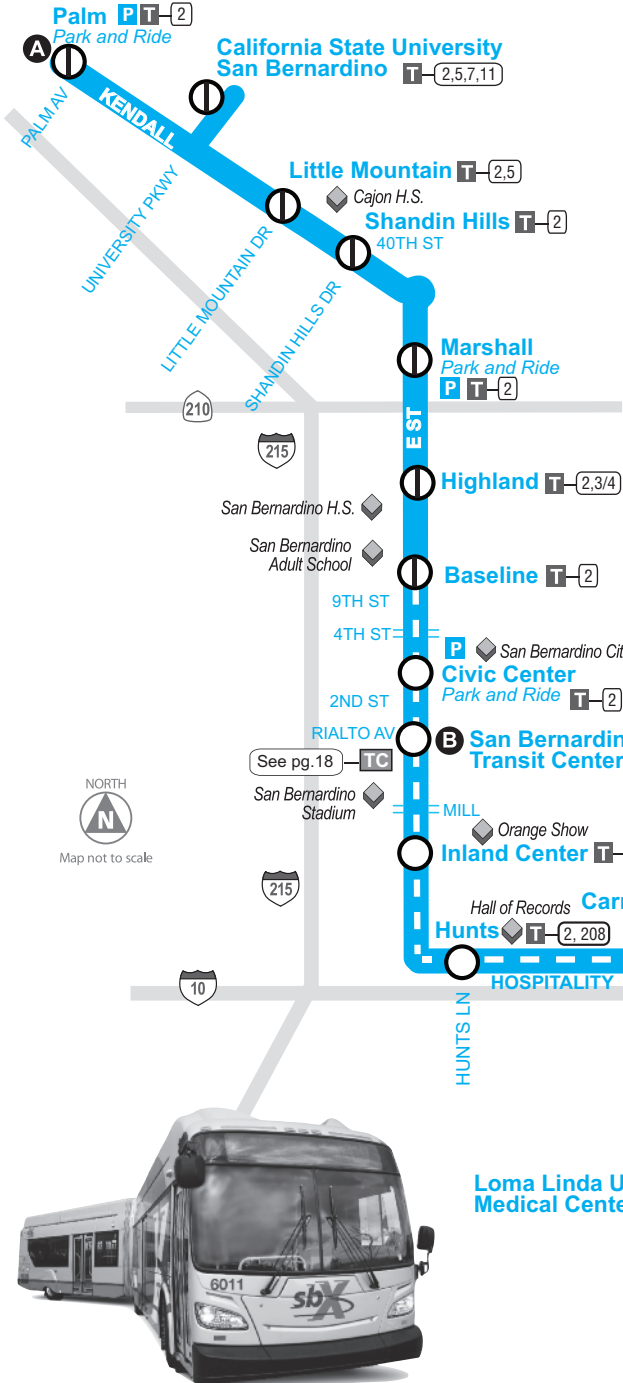

■ Bus Route
A Timepoint - Look for the matching symbol in the timetable section.
Metrolink Station
Point of interest
T Transfer Point
TC Transit/Transfer Center
||||| Tripper Service
P Park-and-Ride
H Medical Center
1,2 Connection Route(s)

Service Frequency
Frecuencia del servicio

WEEKDAYS *El día de entre semana* 5:00 AM - 11:00 PM

	30 Minutes	10 Minutes	15 Minutes	10 Minutes	15 Minutes	20 Minutes
Northbound	5 - 6 AM	6 - 9 AM	9 AM - 3 PM	3 - 6 PM	6 - 8 PM	8 - 11 PM
Southbound	5 - 6 AM	6 - 9 AM	9 AM - 2 PM	2 - 6 PM	6 - 8 PM	8 - 11 PM

SATURDAYS *Solo días de semana* 6:00 AM - 9:00 PM

	20 Minutes
Northbound	6 AM - 9 PM
Southbound	6 AM - 9 PM

See schedule on pages 22 - 23.

Travel Time Key Stations	Palm	CSUSB	Highland	Baseline	SBTC	Inland Center	Hospitality (Carnegie)	Redlands Blvd	VA
Palm		6	19	22	28	33	43	50	56
CSUSB	6		13	16	22	27	37	44	50
Highland	19	13		3	9	14	24	31	37
Baseline	22	16	3		6	11	21	28	34
San Bernardino Transit Center	28	22	9	6		5	15	22	28
Inland Center	33	27	14	11	5		10	17	23
Hospitality (Carnegie)	43	37	24	21	15	10		7	13
Redlands Blvd	50	44	31	28	22	17	7		6
VA	56	50	37	34	28	23	13	6	

Minutes

Times Are Estimated

Did you know that there are four Park and Ride locations along Route 2 and sbX? They offer free, lighted parking. Look for the **P** icon on the route map.