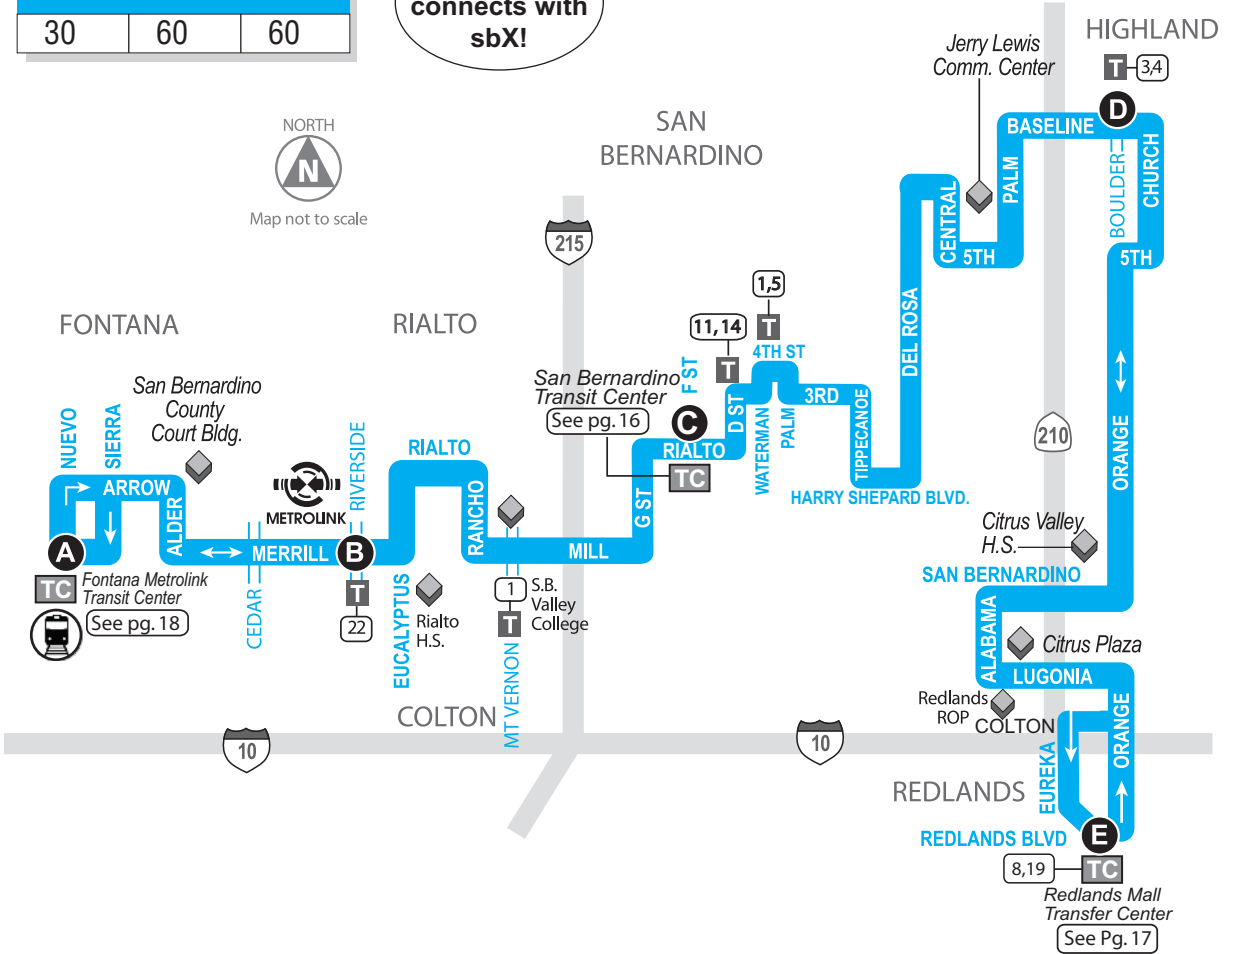

15

FONTANA - SAN BDNQ/HIGHLAND - REDLANDS

■ Bus Route
 A Timepoint - Look for the matching symbol in the timetable section.
  Metrolink Station
  Point of interest
 T Transfer Point
 TC Transit/Transfer Center
|||| Tripper Service
 P Park-and-Ride
 H Medical Center
 1,2 Connection Route(s)

FREQUENCY

WKDY	SAT	SUN
30	60	60

This route connects with sbX!

ROUTE 15: SUNDAY

- | | | | | | | | | |
|-------------------|---------------------|-------------------------------|--------------------|---------------|--------------------|-------------------------------|---------------------|-------------------|
| A | B | C | D | E | D | C | B | A |
| Fontana Metrolink | Merrill & Riverside | San Bernardino Transit Center | Baseline & Boulder | Redlands Mall | Baseline & Boulder | San Bernardino Transit Center | Merrill & Riverside | Fontana Metrolink |

ROUTE 15: MONDAY – FRIDAY

A	B	C	D	E	D	C	B	A
Fontana Metrolink	Merrill & Riverside	San Bernardino Transit Center	Baseline & Boulder	Redlands Mall	Baseline & Boulder	San Bernardino Transit Center	Merrill & Riverside	Fontana Metrolink

ROUTE 15: SATURDAY

A	B	C	D	E	D	C	B	A
Fontana Metrolink	Merrill & Riverside	San Bernardino Transit Center	Baseline & Boulder	Redlands Mall	Baseline & Boulder	San Bernardino Transit Center	Merrill & Riverside	Fontana Metrolink